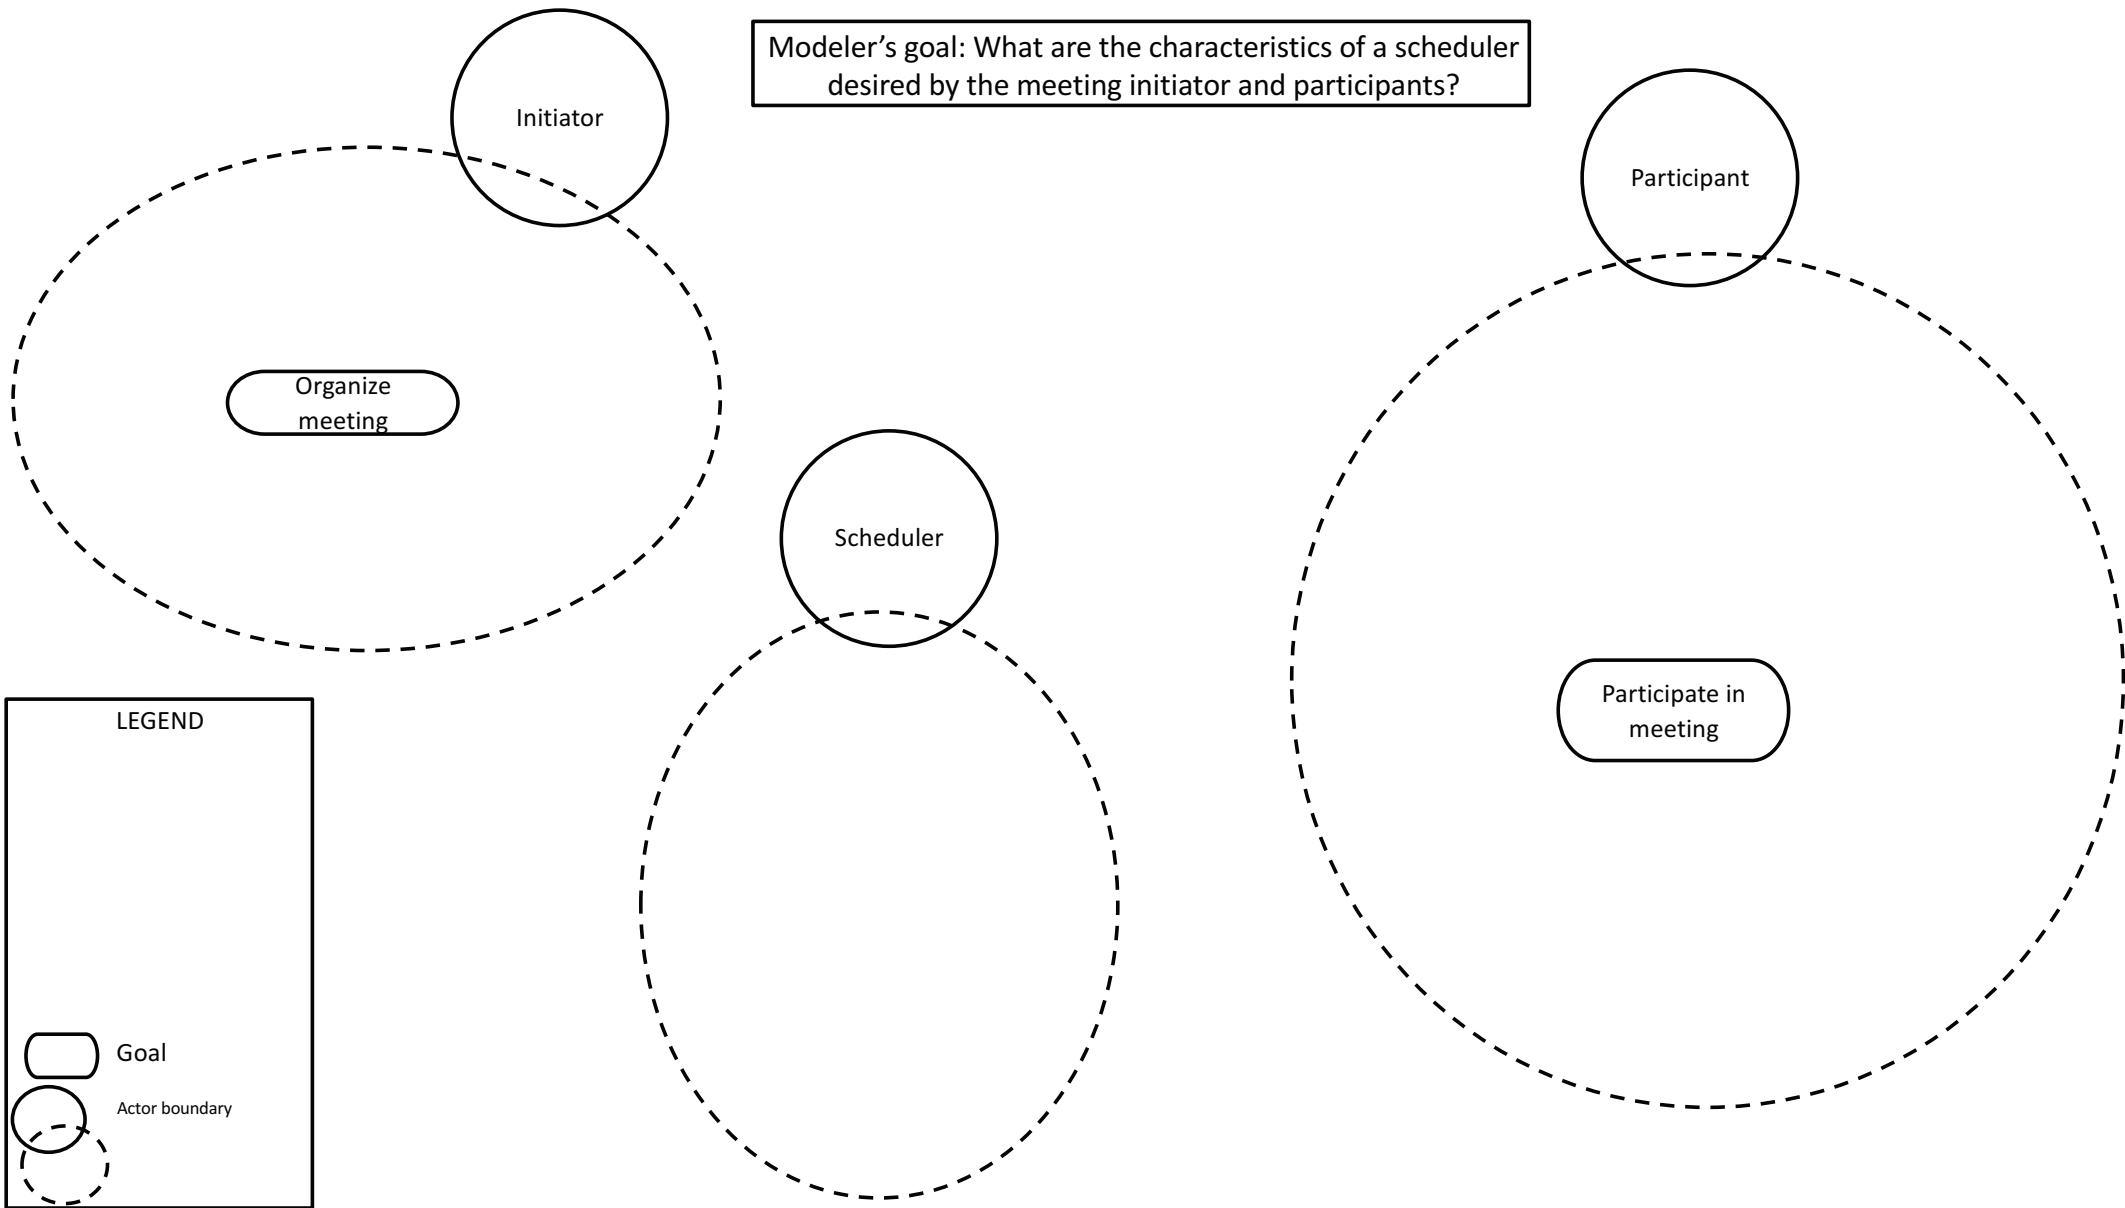

Modeler's goal: What are the characteristics of a scheduler desired by the meeting initiator and participants?

Modeler's goal: What are the characteristics of a scheduler desired by the meeting initiator and participants?