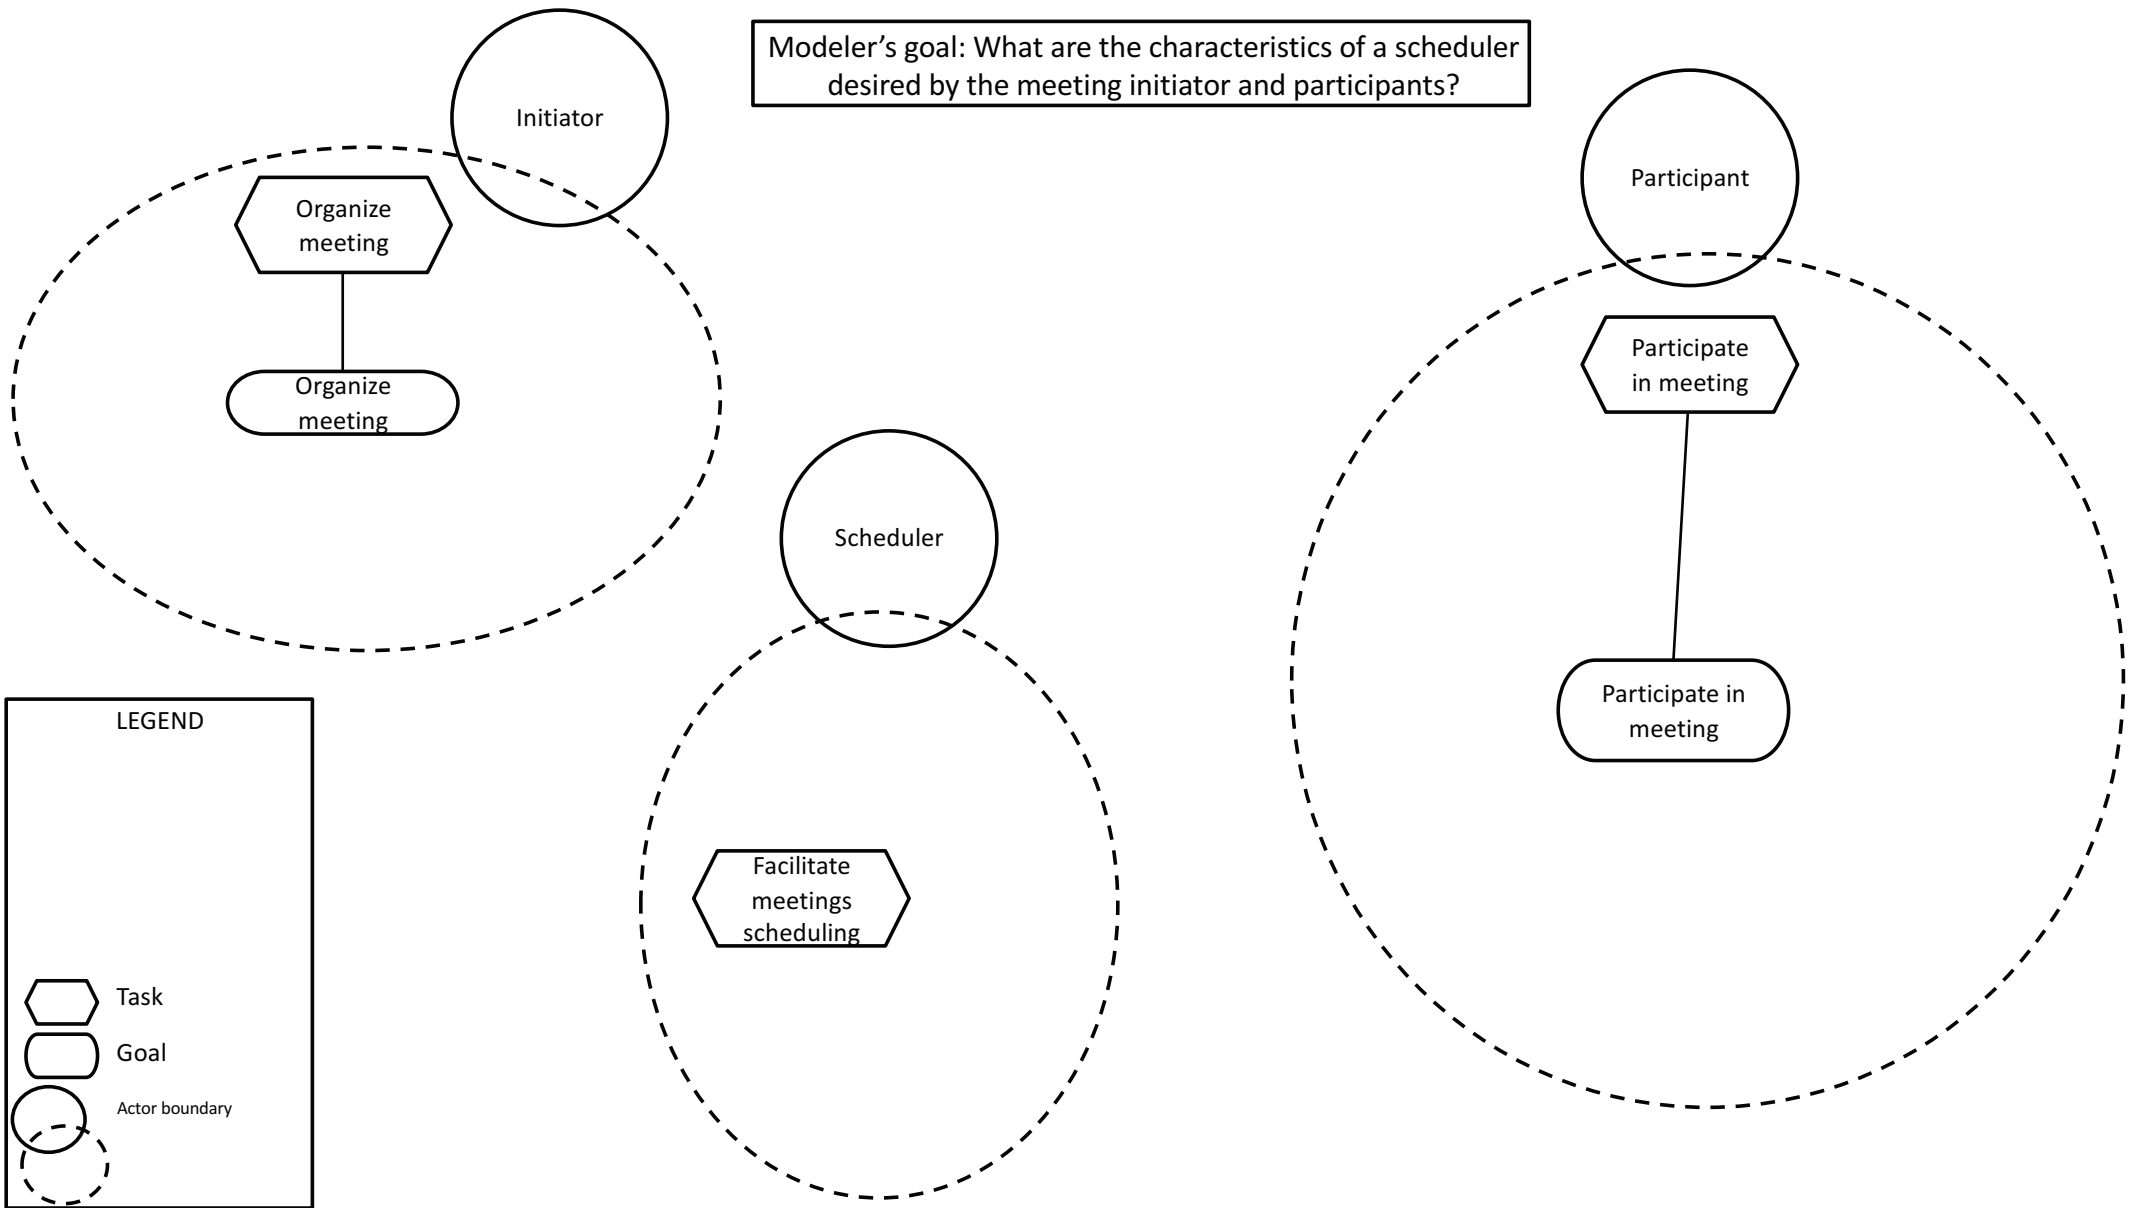

Modeler's goal: What are the characteristics of a scheduler desired by the meeting initiator and participants?

Modeler's goal: What are the characteristics of a scheduler desired by the meeting initiator and participants?