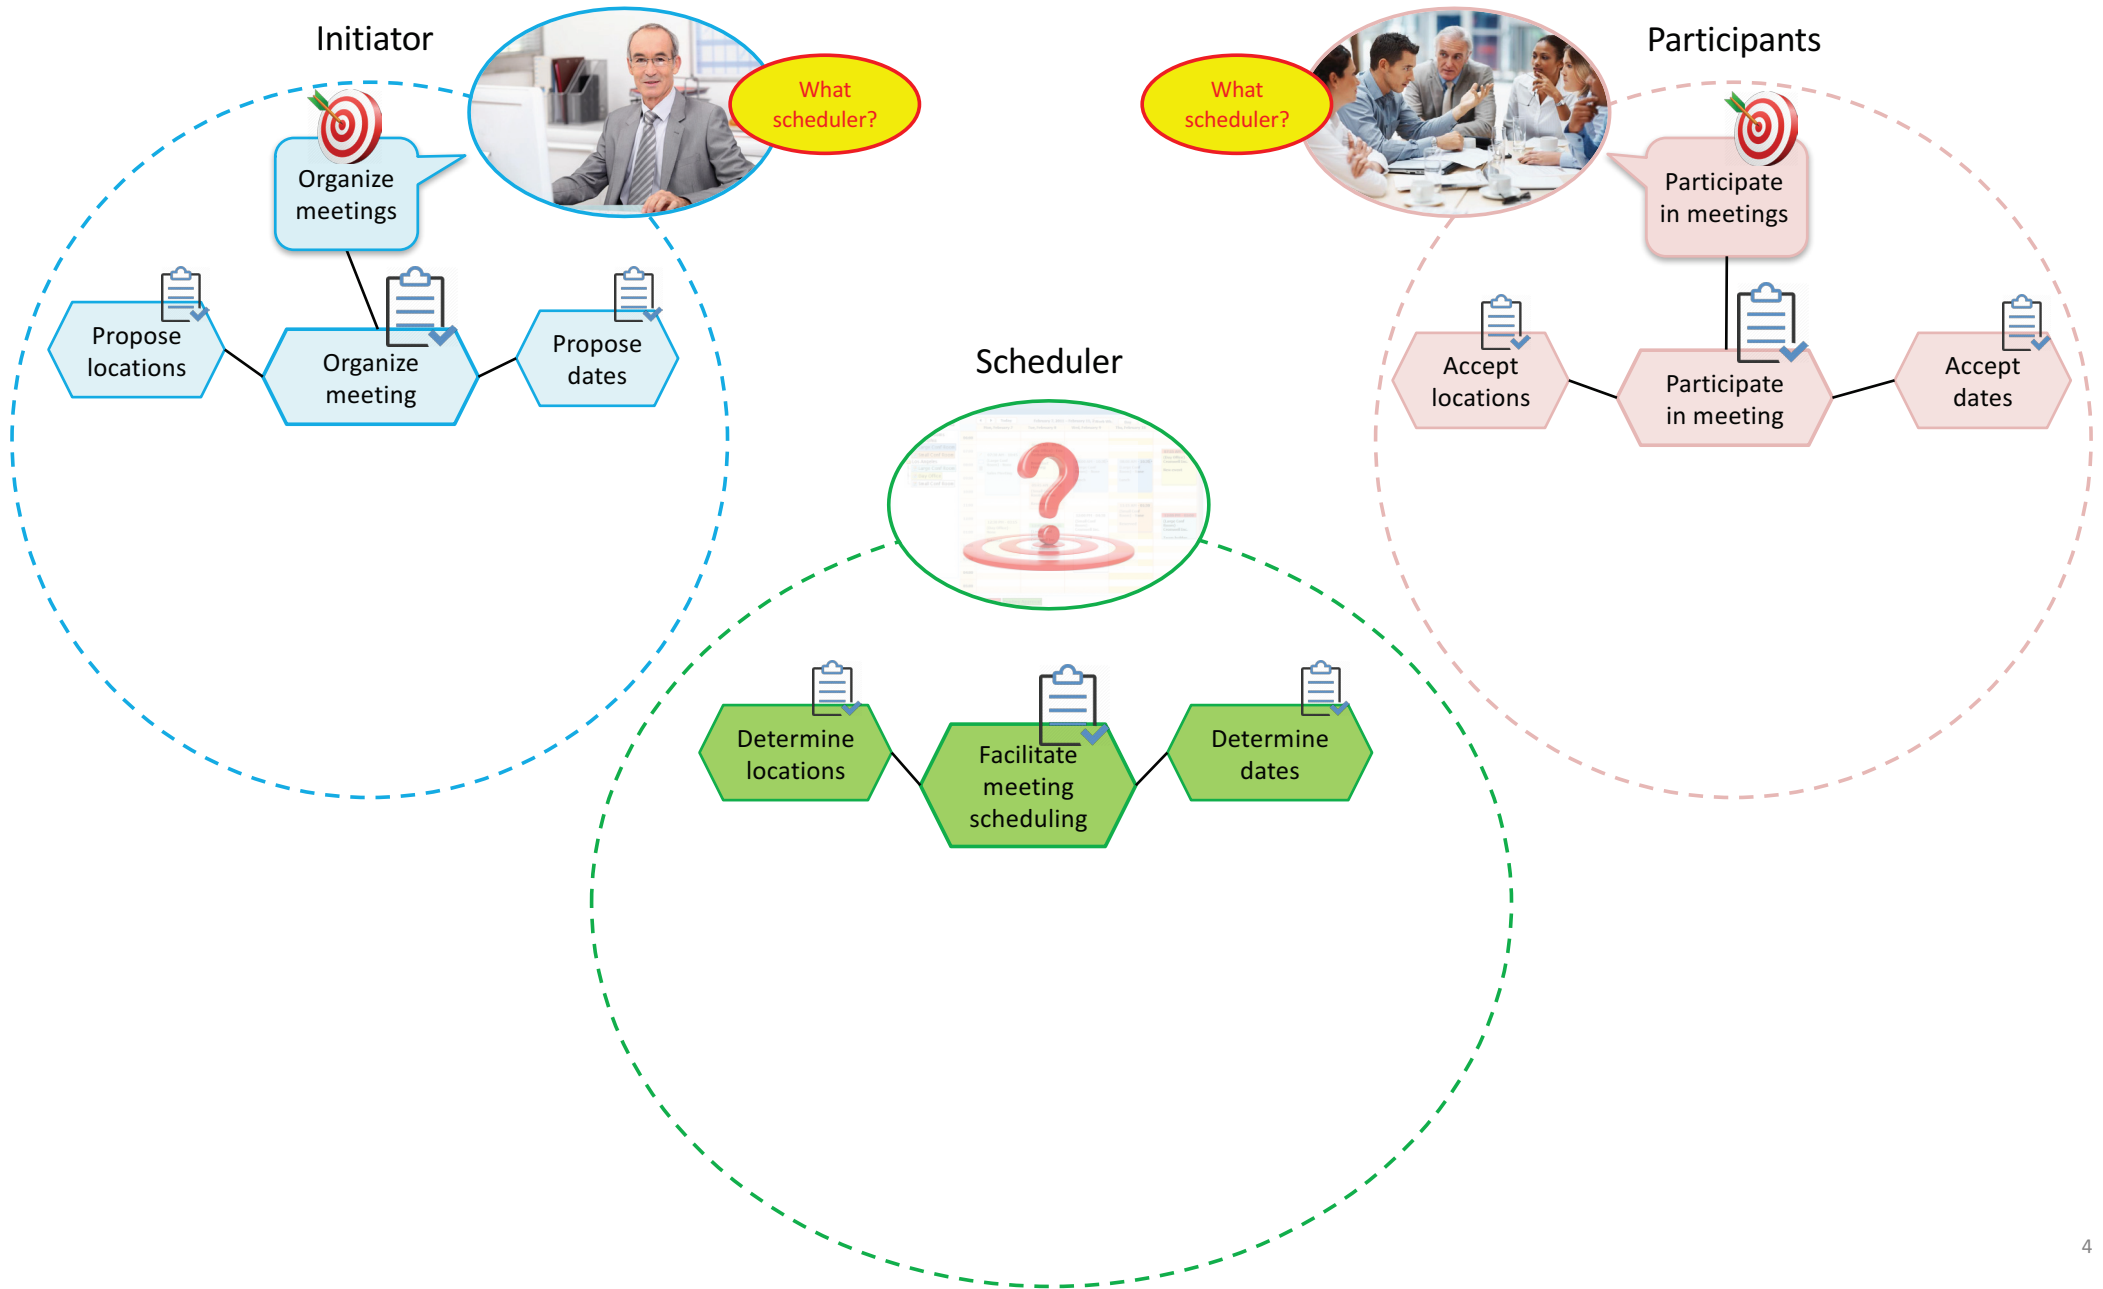

Modeler's goal: What are the characteristics of a scheduler desired by the meeting initiator and participants?

29-Sep-16
George POPESCU
LAMS, EPFL

Initiator

Participants

Scheduler

Modeler's goal: What are the characteristics of a scheduler desired by the meeting initiator and participants?

29-Sep-16
George POPESCU
LAMS, EPFL

Initiator

What scheduler?

What scheduler?

Participants

Scheduler

Modeler's goal: What are the characteristics of a scheduler desired by the meeting initiator and participants?

29-Sep-16
George POPESCU
LAMS, EPFL

Modeler's goal: What are the characteristics of a scheduler desired by the meeting initiator and participants?

29-Sep-16
George POPESCU
LAMS, EPFL

Modeler's goal: What are the characteristics of a scheduler desired by the meeting initiator and participants?