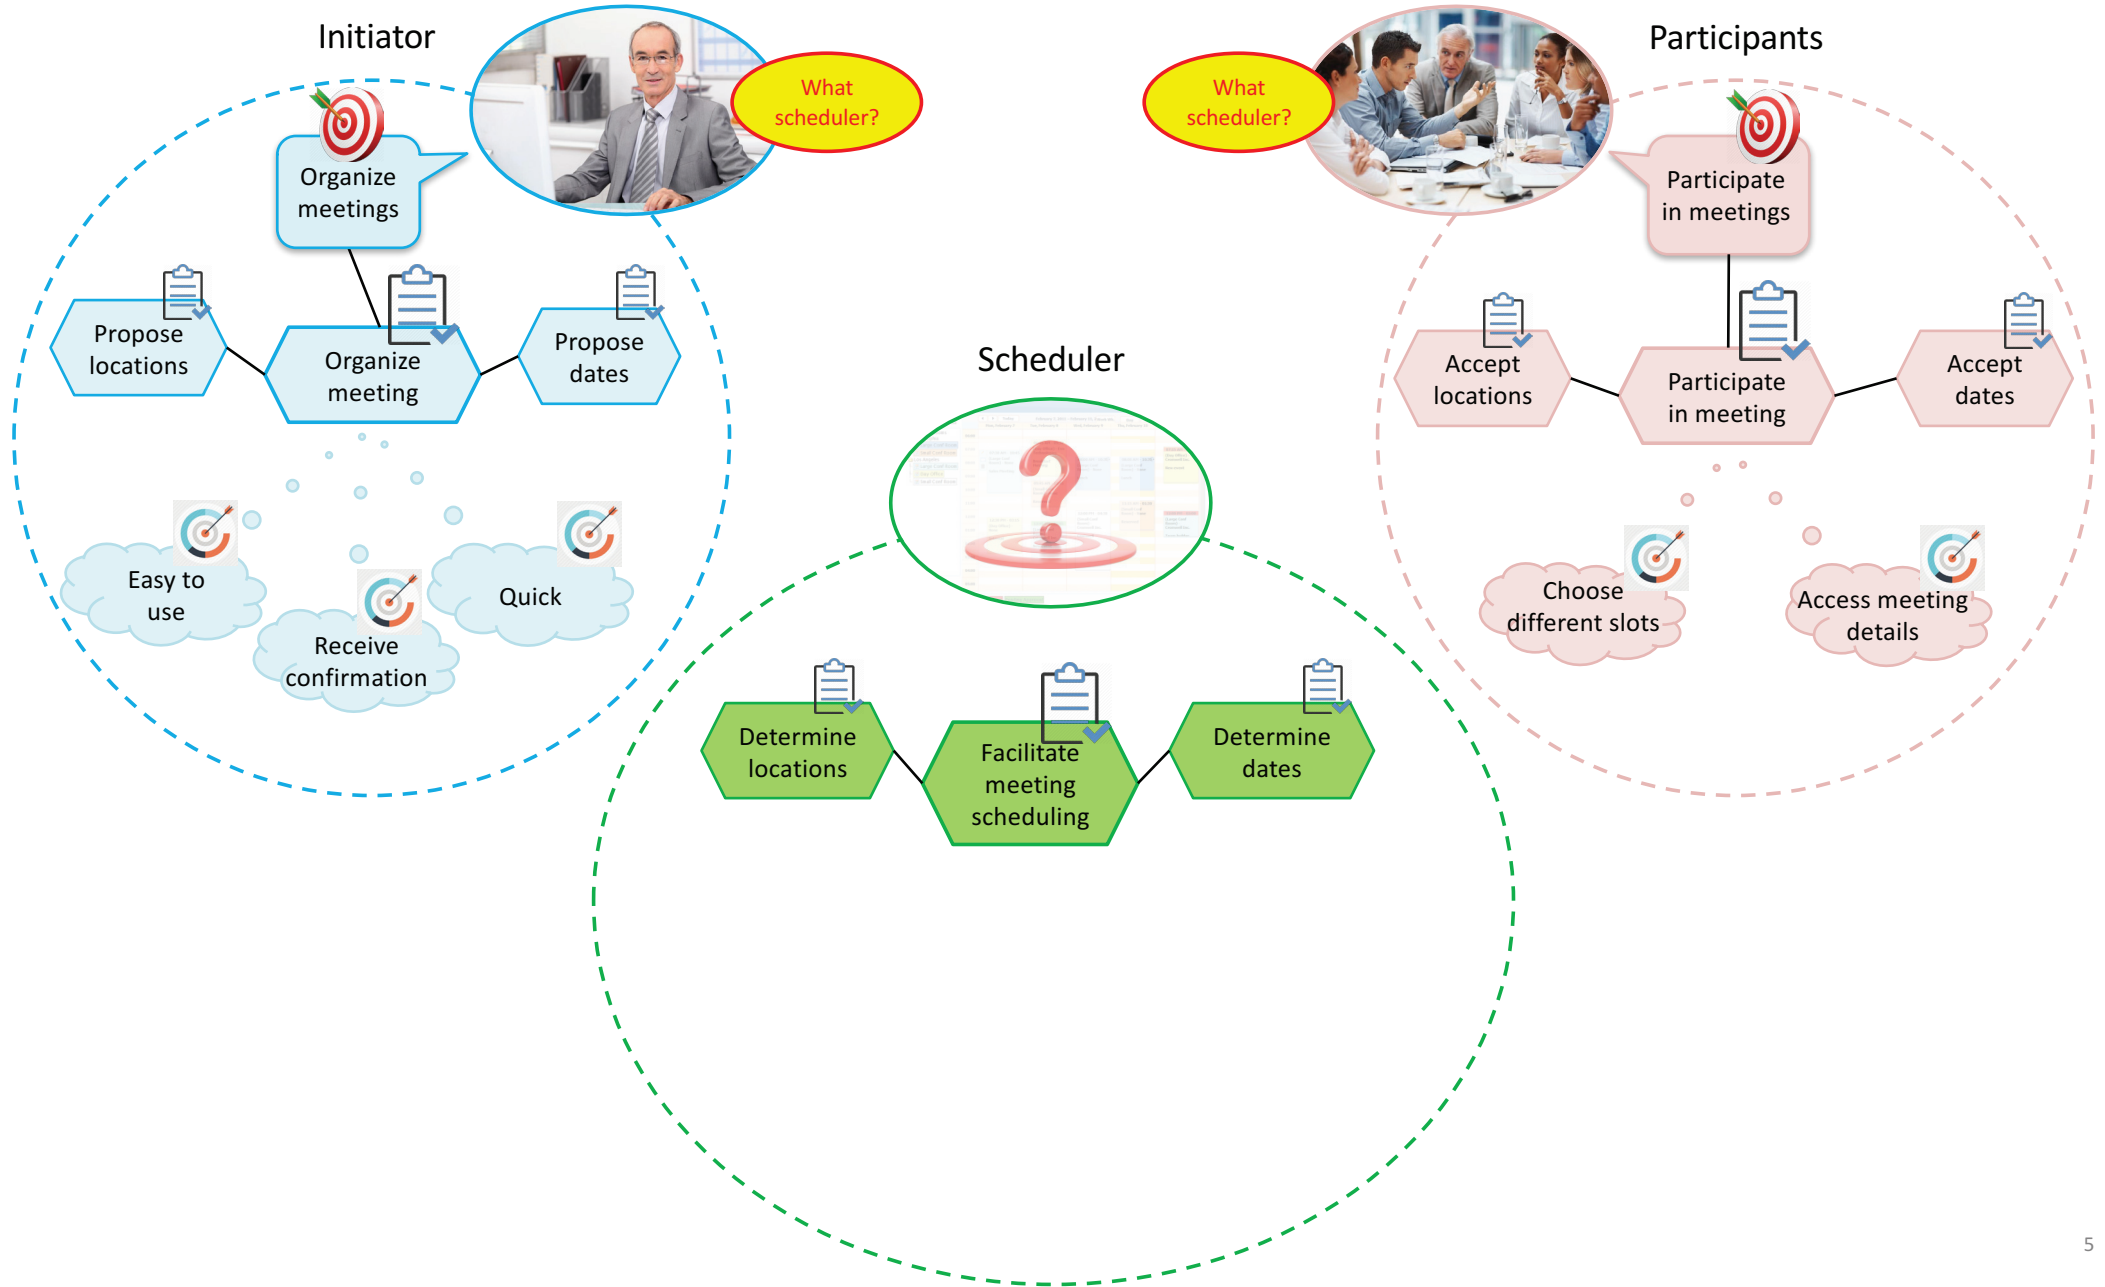

Modeler's goal: What are the characteristics of a scheduler desired by the meeting initiator and participants?

29-Sep-16
George POPESCU
LAMS, EPFL

Initiator

Participants

Scheduler

Modeler's goal: What are the characteristics of a scheduler desired by the meeting initiator and participants?

29-Sep-16
George POPESCU
LAMS, EPFL

Initiator

What scheduler?

What scheduler?

Participants

Scheduler

Modeler's goal: What are the characteristics of a scheduler desired by the meeting initiator and participants?

29-Sep-16
George POPESCU
LAMS, EPFL

Modeler's goal: What are the characteristics of a scheduler desired by the meeting initiator and participants?

29-Sep-16
George POPESCU
LAMS, EPFL

Modeler's goal: What are the characteristics of a scheduler desired by the meeting initiator and participants?