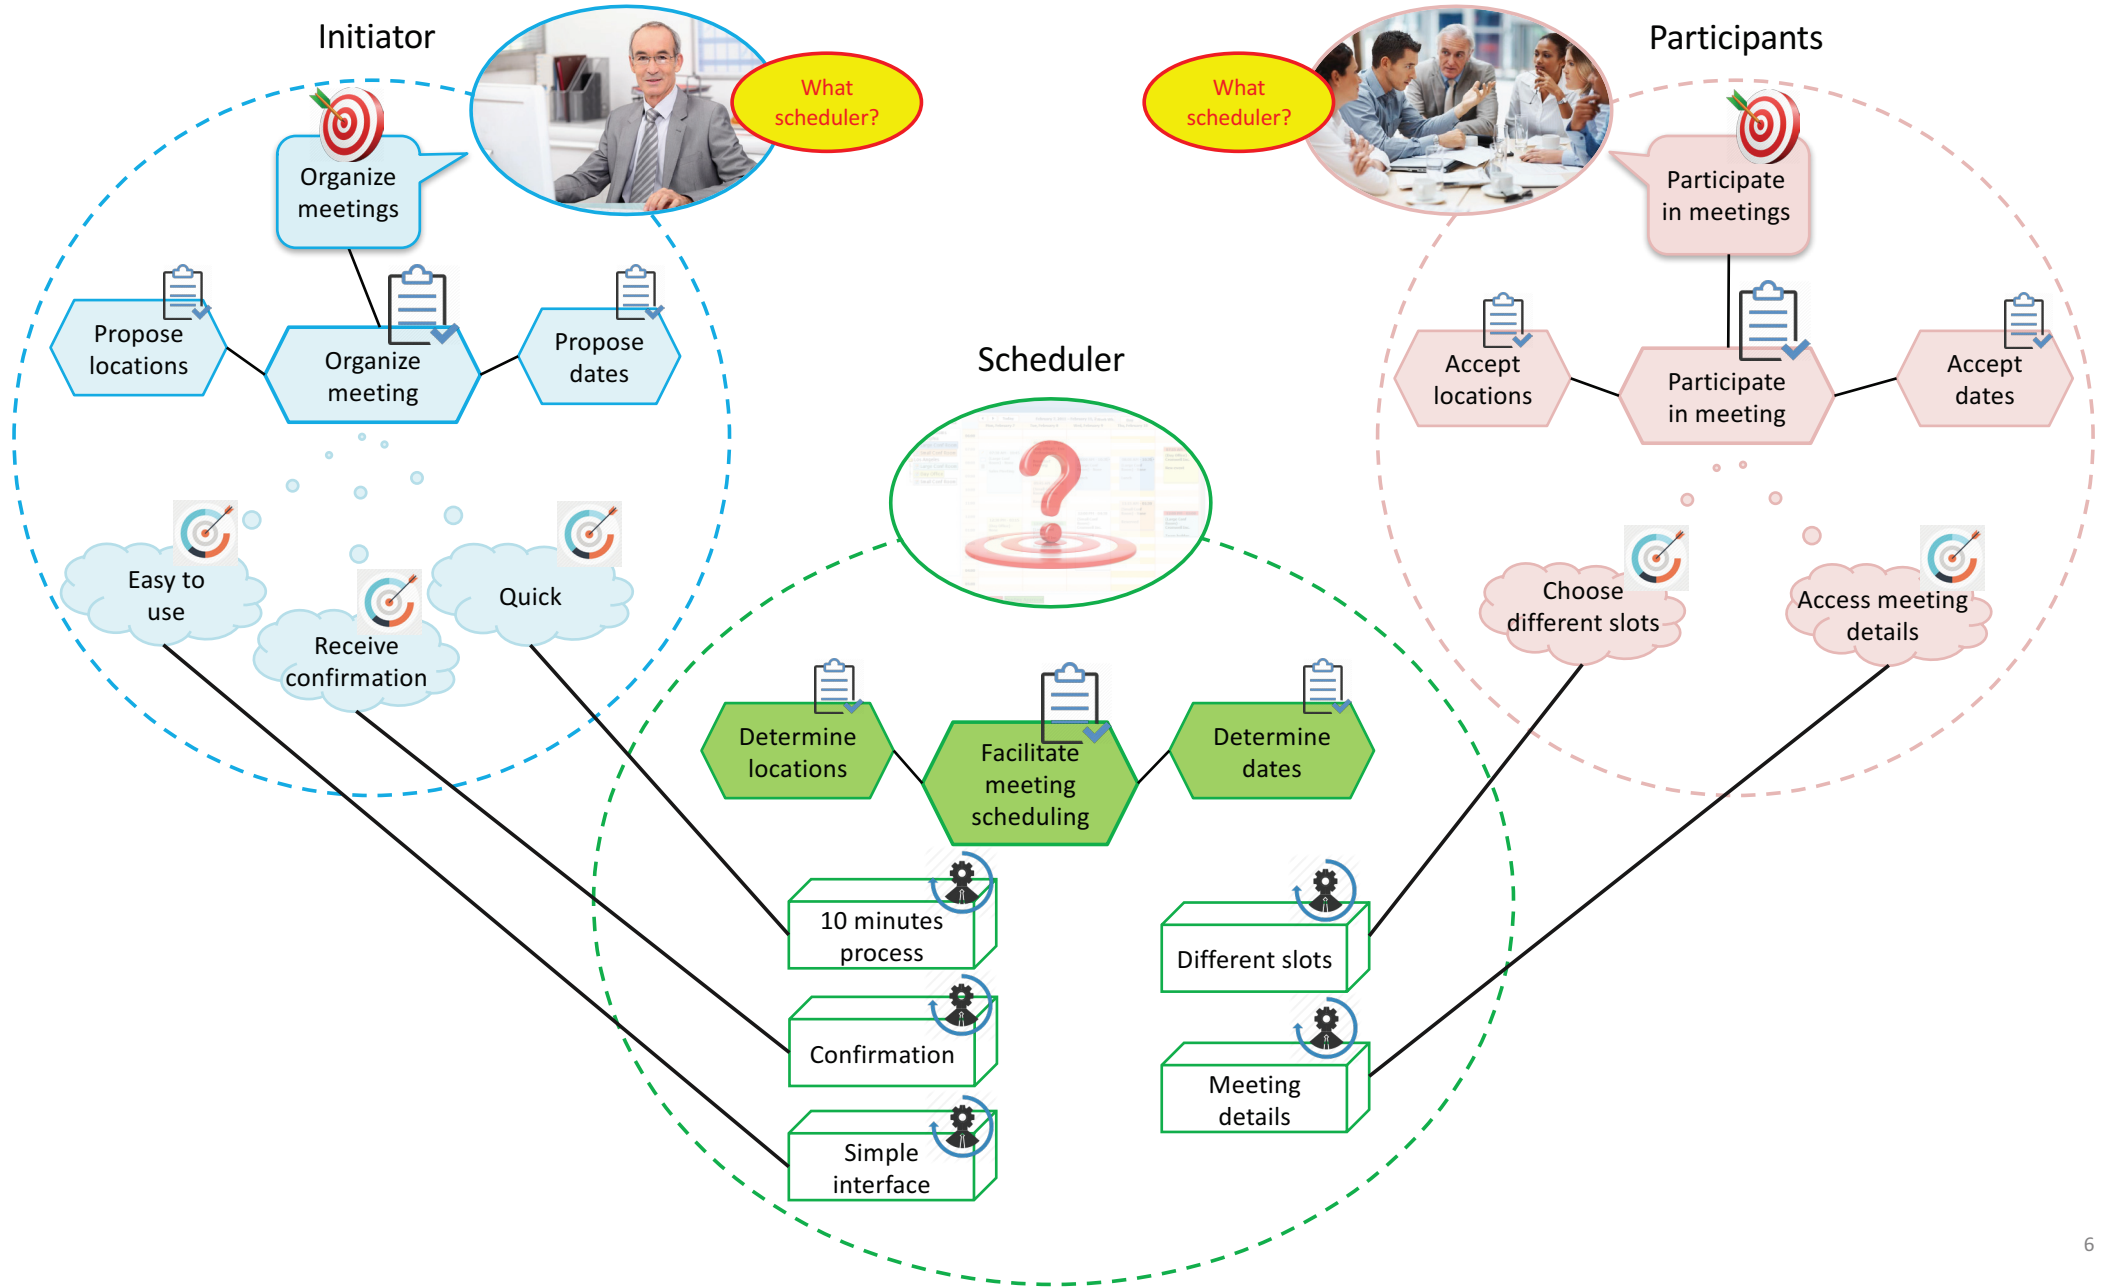

Modeler's goal: What are the characteristics of a scheduler desired by the meeting initiator and participants?

29-Sep-16
George POPESCU
LAMS, EPFL

Initiator

Participants

Scheduler

Modeler's goal: What are the characteristics of a scheduler desired by the meeting initiator and participants?

29-Sep-16
George POPESCU
LAMS, EPFL

Initiator

What scheduler?

What scheduler?

Participants

Scheduler

Modeler's goal: What are the characteristics of a scheduler desired by the meeting initiator and participants?

29-Sep-16
George POPESCU
LAMS, EPFL

Modeler's goal: What are the characteristics of a scheduler desired by the meeting initiator and participants?

29-Sep-16
George POPESCU
LAMS, EPFL

Modeler's goal: What are the characteristics of a scheduler desired by the meeting initiator and participants?