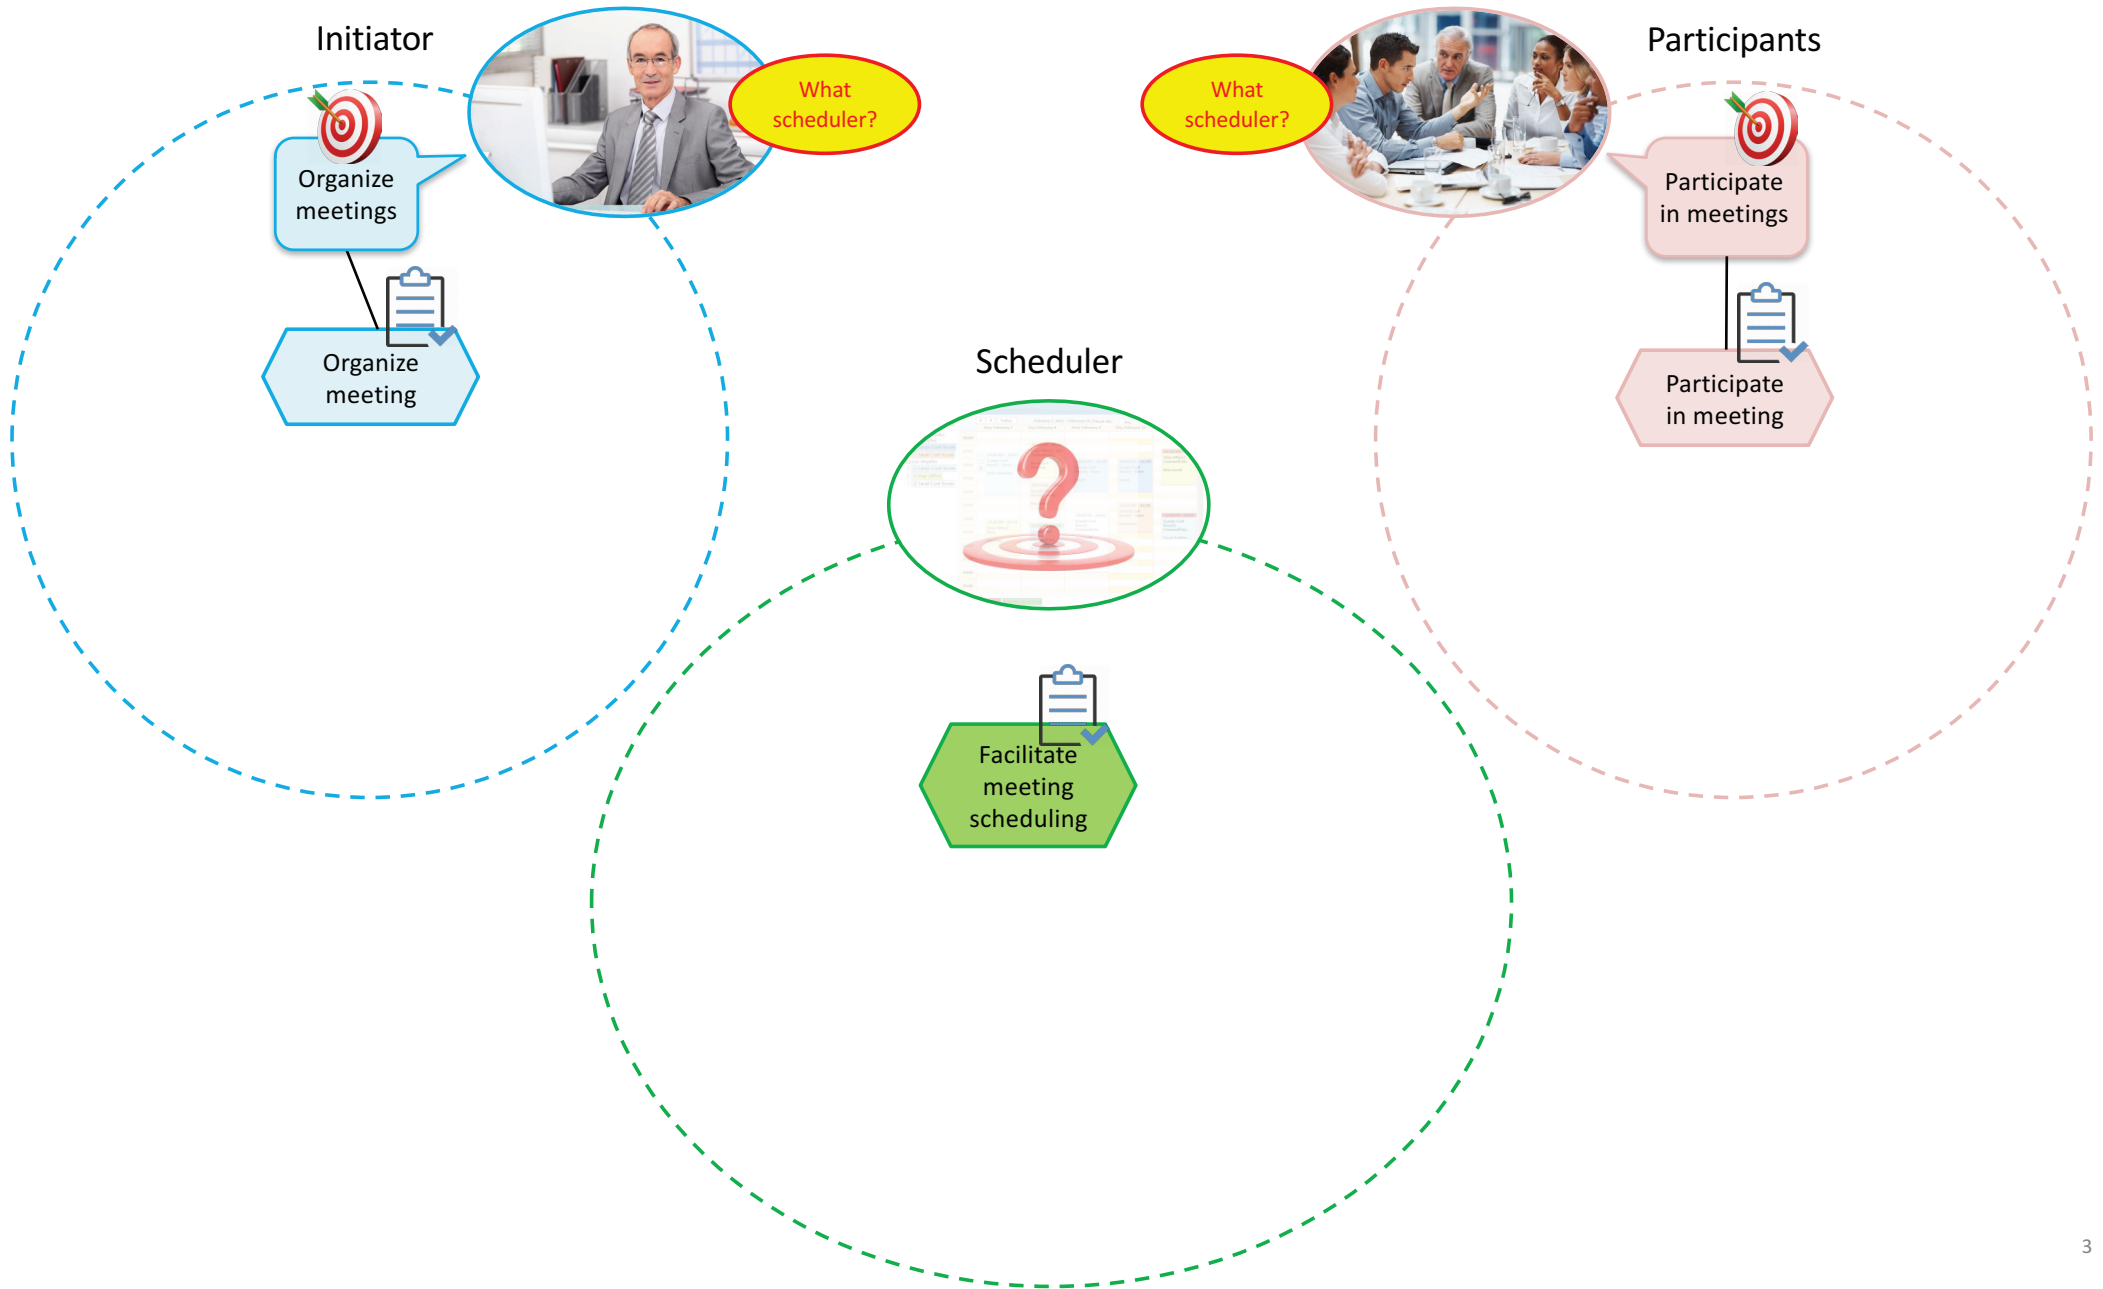

Modeler's goal: What are the characteristics of a scheduler desired by the meeting initiator and participants?

29-Sep-16
George POPESCU
LAMS, EPFL

Initiator

Participants

Scheduler

Modeler's goal: What are the characteristics of a scheduler desired by the meeting initiator and participants?

29-Sep-16
George POPESCU
LAMS, EPFL

Initiator

What scheduler?

What scheduler?

Participants

Scheduler

Modeler's goal: What are the characteristics of a scheduler desired by the meeting initiator and participants?

29-Sep-16
George POPESCU
LAMS, EPFL

Modeler's goal: What are the characteristics of a scheduler desired by the meeting initiator and participants?

29-Sep-16
George POPESCU
LAMS, EPFL

Modeler's goal: What are the characteristics of a scheduler desired by the meeting initiator and participants?